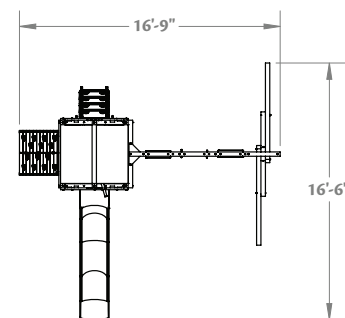

- Larger, 22 Sq. ft. Deck
- Taller, 52" Deck Height
- Taller, 81" Swing Beam
- 10' 3" Total Height
- 16' 9" Wide X 16' 6" Deep (See above)

\* (FSC), Forest Stewardship Council