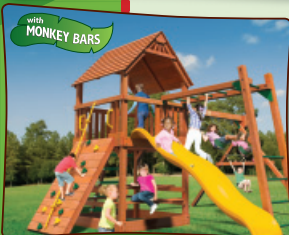

# MONKEY TOWER

with  
MONKEY LOFT  
& MONKEY ROOM

**NEW**  
FOR 2011

**ChildLife**  
Playsets Since 1945

## A taller way to play, with fun options.

### It's ALL included!

- rock wall with rope
- slippery slide
- higher-swinging swings
- higher-flying trapeze
- picnic table
- ship's wheel
- telescope
- wood roof

Plus, powder-coated steel safety handles and a unique ladder with handles built in – making it easy to get on the deck. Upgrade with a fun option like the Monkey Loft or Monkey Room – or – you can add them both. You can even add some Monkey Bars for an extra climbing challenge.