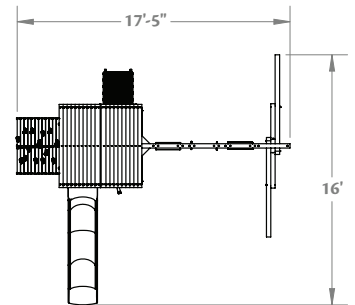

- Larger, 25 Sq. ft. Deck
- Taller, 58" Deck Height
- Taller, 85" Swing Beam
- 11' Total Height
- 17' 5" Wide X 16' Deep (See above)